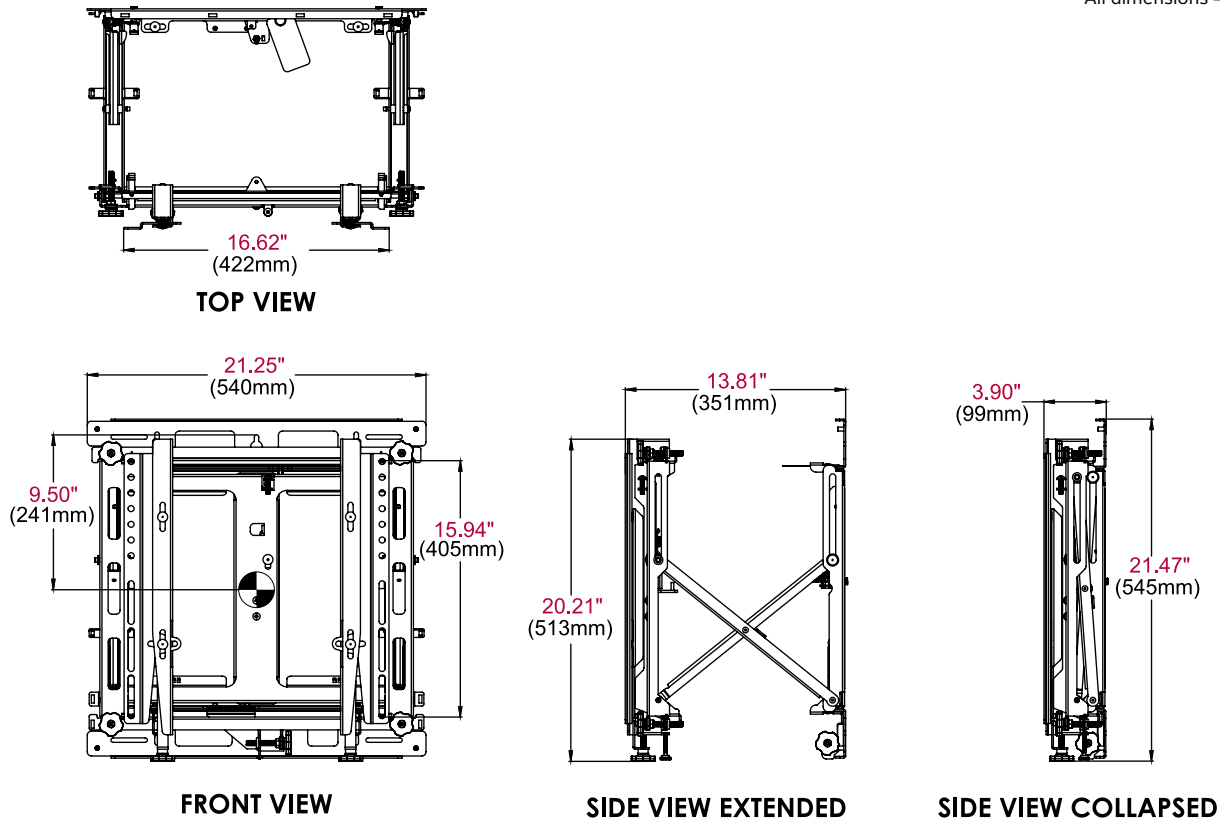

DS-VW775-QR SmartMount® Supreme Full Service Video Wall Mount with Quick Release for 46" -60" Displays

Product Specifications

	DIMENSIONS (W x H x D)	PRODUCT WEIGHT	LOAD CAPACITY	FINISH	AVAILABLE COLORS
DS-VW775-QR	21.25" x 21.47" x 3.90" - 13.81" (540 x 545 x 99 - 351mm)	29lb (13.2kg)	125lb (56.8kg)	Powder coat, textured	Black

Package Specifications

	PACKAGE SIZE (W x H x D)	PACKAGE SHIP WEIGHT	PACKAGE UPC CODE	PACKAGE CONTENTS	UNITS IN PACKAGE
DS-VW775-QR	30.25" x 23.38" x 3.63" (768 x 594 x 92mm)	32lb (14.5kg)	735029317173	Wall mount, adaptor rails and mounting hardware	1

Accessories

- **ACC-V800X:** Adaptor for VESA® 600 x 400 and 800 x 400mm mounting patterns
- **DS-VWRSxxx:** Reusable Display Dedicated Spacers
- **ACC-DHK:** Display handling kit
- **ACC-DHP6:** Display handling replacement pads, 6/pk

All dimensions = inch (mm)

Architect Specifications

The Smartmount® Supreme Full Service Video Wall Mount with Quick Release shall be a Peerless-AV model DS-VW775-QR and shall be located where indicated on the plans. Assembly and installation shall be done according to instructions provided by the manufacturer.

Visit peerless-av.com to see the complete line of AV solutions from Peerless-AV, including outdoor displays, wireless, kiosks, digital audio, display mounts, projector mounts, carts/stands, and a full assortment of accessories.

Peerless-AV
2300 White Oak Circle
Aurora, IL 60502 USA
(800) 865-2112
(630) 375-5100
Fax: (800) 359-6500

Peerless-AV Europe
Unit 3 Watford Interchange
Colonial Way, Watford
Herts, WD24 4WP
United Kingdom
+44 (0) 1923 200100
Fax: +44 (0) 1923 200101

Peerless-AV de México
Ave de las Industrias 413
Parque Industrial Escobedo
Escobedo, N.L.,
Mexico 66050
+52 (81) 8384-8300
Fax: +52 (81) 8384-8360