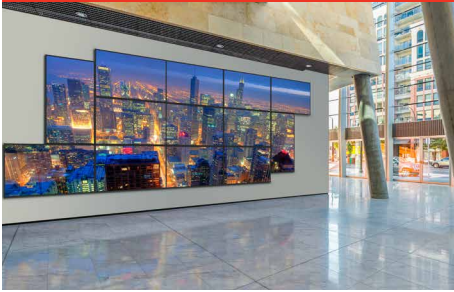

DS-VW775-QR

Display size
46"-60"

Max load
125lb (56.8kg)

SMARTMOUNT.

Supreme Full Service Video Wall Mount with Quick Release

FOR 46" TO 60" DISPLAYS

Peerless-AV's Supreme Full Service Video Wall Mount with Quick Release raises the bar of excellence with an enhanced feature set centered on ease of install and display alignment. With the addition of tool-less lateral micro-adjustment, the Supreme offers 1.5" of fine tune adjustment on each of the X, Y and Z axis. Serviceability is easier than ever before, with a gentle press to release, any display in the video wall configuration can be quickly extended for maintenance. Reusable spacers can be used for both portrait and landscape applications resulting in a faster install and lower cost. Enhanced cable management allows the cables to effortlessly travel in and out with the display, preventing them from getting pinched or pulled loose when extended.

With the addition of toolless lateral adjustment, the Supreme offers more micro-adjustment than ever before.

Additional Features

- ✓ Accommodates displays in landscape and portrait orientation
- ✓ Integrated cable management allow cables to move in and out with the display
- ✓ Modular mount for unlimited video wall display configurations
- ✓ Security hardware option deters tapering and theft
- ✓ Compatible up to VESA® 400 x 400mm; Please see the accessory list for 600 x 400mm compatible adaptors

DS-VW775-QR SmartMount® Supreme Full Service Video Wall Mount with Quick Release for 46" -60" Displays

Product Specifications

	DIMENSIONS (W x H x D)	PRODUCT WEIGHT	LOAD CAPACITY	FINISH	AVAILABLE COLORS
DS-VW775-QR	21.25" x 21.47" x 3.90" - 13.81" (540 x 545 x 99 - 351mm)	29lb (13.2kg)	125lb (56.8kg)	Powder coat, textured	Black