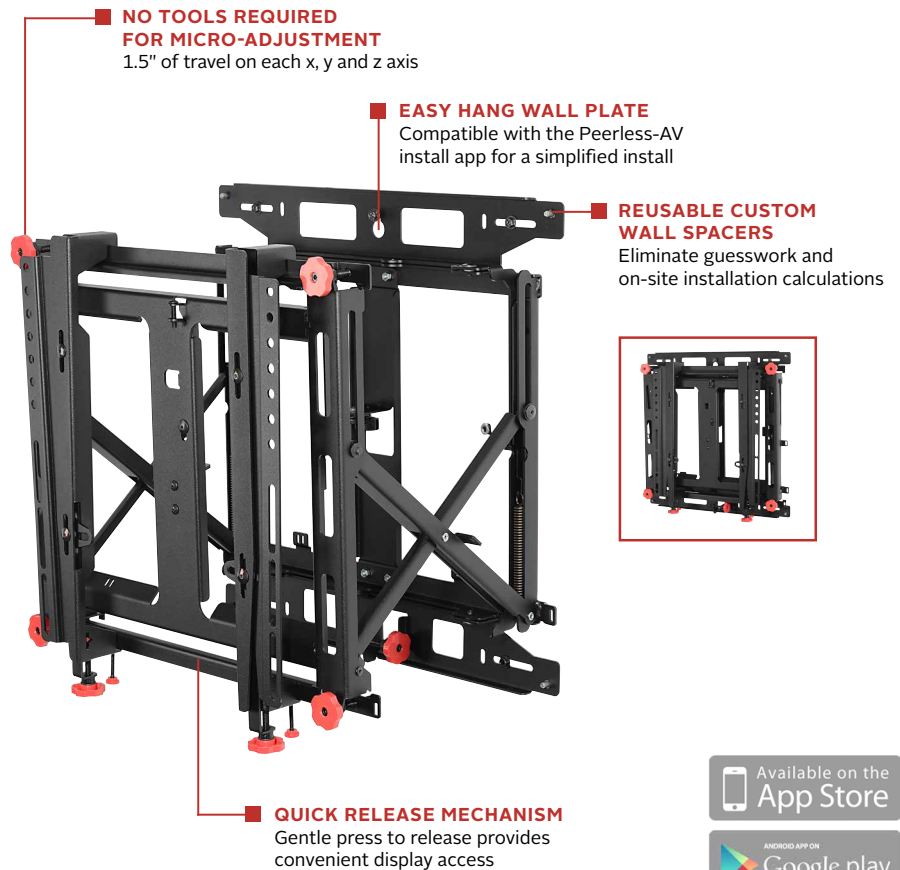

DS-VW775-QR

Display size
46"-60"

Max load
125lb (56.8kg)

SMARTMOUNT.

Supreme Full Service Video Wall Mount with Quick Release

FOR 46" TO 60" DISPLAYS

Peerless-AV's Supreme Full Service Video Wall Mount with Quick Release raises the bar of excellence with an enhanced feature set centered on ease of install and display alignment. With the addition of tool-less lateral micro-adjustment, the Supreme offers 1.5" of fine tune adjustment on each of the X, Y and Z axis. Serviceability is easier than ever before, with a gentle press to release, any display in the video wall configuration can be quickly extended for maintenance. Reusable spacers can be used for both portrait and landscape applications resulting in a faster install and lower cost. Enhanced cable management allows the cables to effortlessly travel in and out with the display, preventing them from getting pinched or pulled loose when extended.

With the addition of toolless lateral adjustment, the Supreme offers more micro-adjustment than ever before.

Additional Features

- ✓ Accommodates displays in landscape and portrait orientation
- ✓ Integrated cable management allow cables to move in and out with the display
- ✓ Modular mount for unlimited video wall display configurations
- ✓ Security hardware option deters tapering and theft
- ✓ Compatible up to VESA® 400 x 400mm; Please see the accessory list for 600 x 400mm compatible adaptors

DS-VW775-QR SmartMount® Supreme Full Service Video Wall Mount with Quick Release for 46" -60" Displays

Product Specifications

	DIMENSIONS (W x H x D)	PRODUCT WEIGHT	LOAD CAPACITY	FINISH	AVAILABLE COLORS
DS-VW775-QR	21.25" x 21.47" x 3.90" - 13.81" (540 x 545 x 99 - 351mm)	29lb (13.2kg)	125lb (56.8kg)	Powder coat, textured	Black